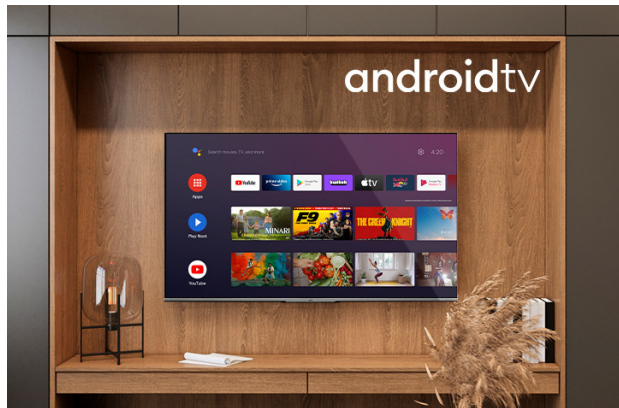

Google Play Movies & TV

Chromecast built-in

prime video

Bluetooth™

DVB-T2/C/S2