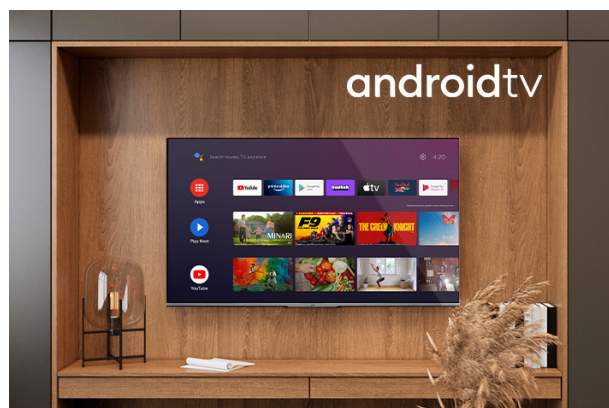

Android TV

Raziščite na tisoče filmov, oddaj, iger in na velikem zaslonu s sistemom Android TV poiščite odgovore na svoja vprašanja