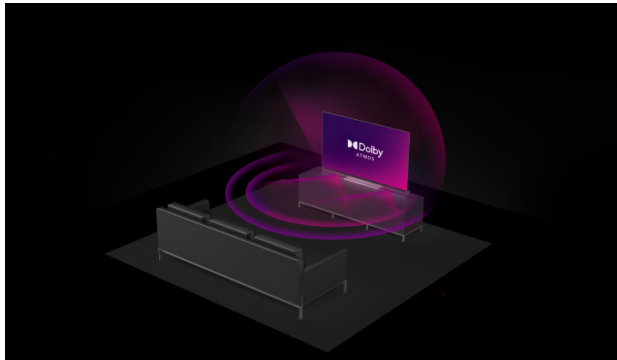

## UHD Televizorji

LT-43VUL3100

- > Ultra HD 4K
- > Smart TV
- > 3 HDMI, 1 USB
- > Dolby Vision HDR
- > Super Resolution

Super Resolution

NETFLIX

HDMI®  
HIGH DEFINITION MULTIMEDIA INTERFACE

prime video

## Dolby Atmos

Unlock a truly remarkable entertainment experience with the immersive sound of Dolby Atmos® and go deeper into the story. Discover the Dolby difference — a premium entertainment experience that helps you feel a deeper connection to the movies, shows, music, sports, and games you love and immerses you in your favorite entertainment with sound that moves all around you with breathtaking realism. Hear what you've been missing with an immersive experience like no other.

## 4K HDR Immersive

Potopni logotip 4K HDR potrošnikom zagotavlja, da bo raven kakovosti slike, ki jo obljublja ta tehnologija, učinkovito dostavljena in reproducirana na televizorjih JVC.