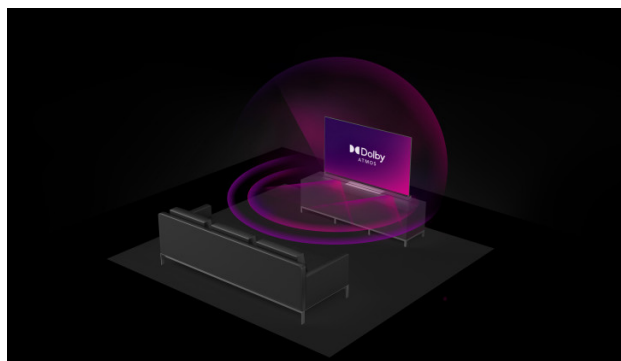

JVC

UHD Televizorji

LT-50VU3100

- > Ultra HD 4K
- > Smart TV
- > 3 HDMI, 1 USB
- > Dolby Vision HDR
- > Super Resolution

Dolby Atmos

Unlock a truly remarkable entertainment experience with the immersive sound of Dolby Atmos® and go deeper into the story. Discover the Dolby difference – a premium entertainment experience that helps you feel a deeper connection to the movies, shows, music, sports, and games you love and immerses you in your favorite entertainment with sound that moves all around you with breathtaking realism. Hear what you've been missing with an immersive experience like no other.

4K HDR Immersive

Potopni logotip 4K HDR potrošnikom zagotavlja, da bo raven kakovosti slike, ki jo obljublja ta tehnologija, učinkovito dostavljena in reproducirana na televizorjih JVC.

Micro Dimming

Algoritem za boljši kontrast in živo kakovost slike.