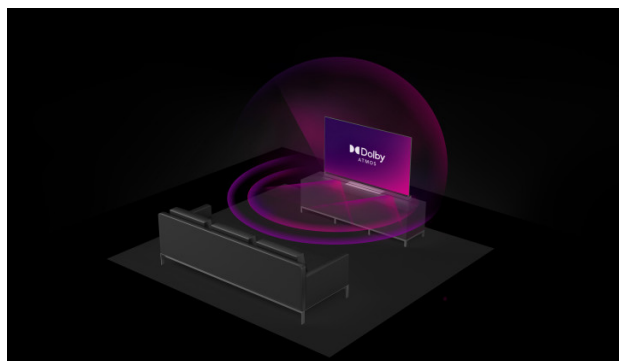

JVC

UHD Televizorji

LT-55VU3100

- > Ultra HD 4K
- > Smart TV
- > 3 HDMI, 1 USB
- > Dolby Vision HDR
- > Super Resolution

Dolby Atmos

Unlock a truly remarkable entertainment experience with the immersive sound of Dolby Atmos® and go deeper into the story. Discover the Dolby difference – a premium entertainment experience that helps you feel a deeper connection to the movies, shows, music, sports, and games you love and immerses you in your favorite entertainment with sound that moves all around you with breathtaking realism. Hear what you've been missing with an immersive experience like no other.

4K HDR Immersive

Potopni logotip 4K HDR potrošnikom zagotavlja, da bo raven kakovosti slike, ki jo ljubljata ta tehnologija, učinkovito dostavljena in reproducirana na televizorjih JVC.

Micro Dimming

Algoritem za boljši kontrast in živo kakovost slike.

➤ Zaslona

Vrsta zaslona	55"
Resolucija	3840x2160
Vrsta panel	DLED
Svetlost	350

➤ Glavne funkcije

Smart TV	Da
Vrsta procesorja	QUAD CORE
TV-DVD Combi	Ne
100Hz	Ne

➤ Video

HDR	Da
Dolby Vision HDR	Da
UHD Upscaler	Da
Način slike	Dynamic, Game,Sports, Cinema, Natural, User
Hybrid Log Gamma (HLG)	Da
Wide Color Gamut	Ne
MEMC	Ne
Super Resolution	Da
Micro Dimming	Da