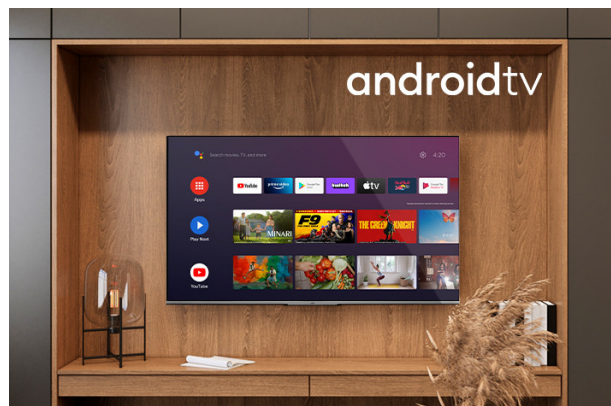

UHD Televizorji Android Televizorji QLED

LT-50VAQ3300

- > 4K ULTRA HD (3840X2160)
- > 3 HDMI & 2 USB
- > QLED Android TV
- > Dolby Vision HDR
- > Dolby Atmos

4K HDR Immersive

Potopni logotip 4K HDR potrošnikom zagotavlja, da bo raven kakovosti slike, ki jo obljublja ta tehnologija, učinkovito dostavljena in reproducirana na televizorjih JVC.

Android TV

Raziščite na tisoče filmov, oddaj, iger in na velikem zaslonu s sistemom Android TV poiščite odgovore na svoja vprašanja

QLED

Experience a new dimension of brilliance with QLED's Quantum Dot technology. Get lost in lifelike visuals, whether it's the latest blockbuster or a captivating series. Embrace true-to-life colors, deeper blacks, intense contrasts and stunning clarity that redefine your viewing experience with unrivaled precision. Designed to support over 90% of the DC1-P3 colour gamut, the Quantum Dot provide astonishing levels of colour and image accuracy. Don't settle for ordinary. Choose QLED and discover the true power of cutting-edge technology. Welcome to a new era of immersive entertainment.